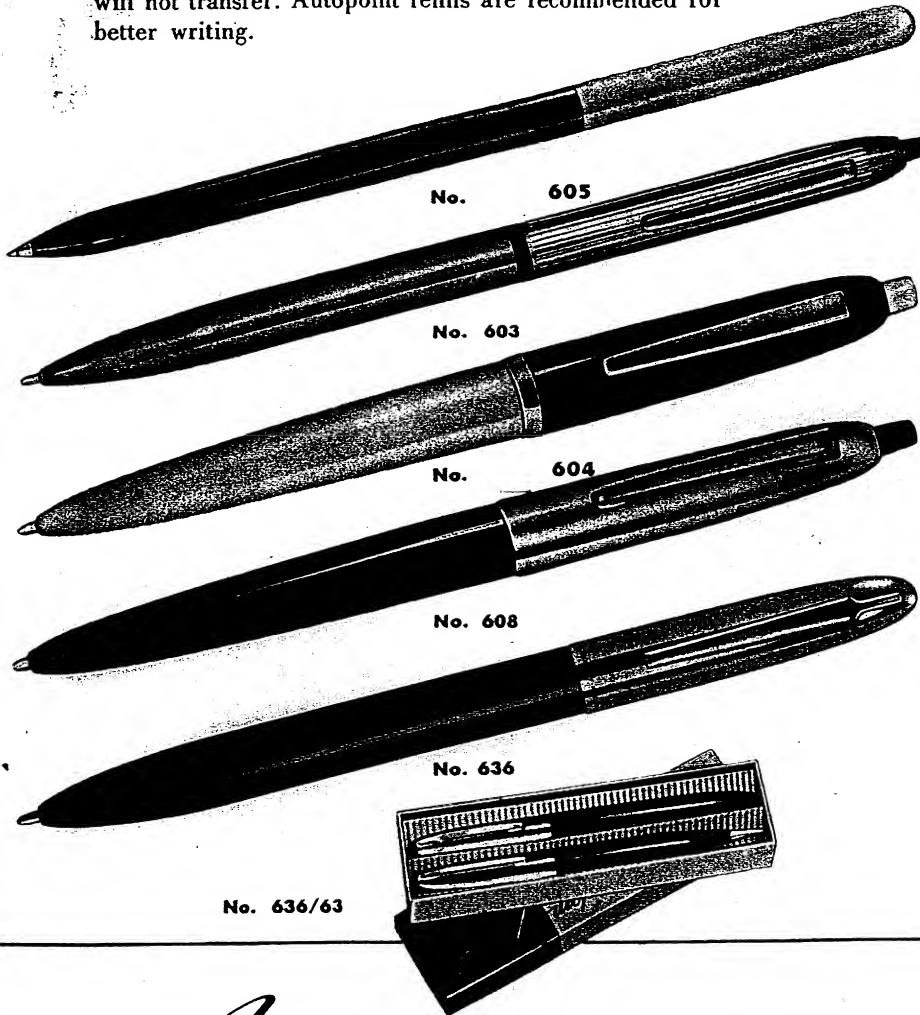

Autopoint BALL PENS

COMBINATION SETS

Typical of Autopoint craftsmanship in writing instruments... Autopoint ball pens are made to high precision standards. They write easier...no blots, smears, and the special inks dry instantly, will not transfer. Autopoint refills are recommended for better writing.

No. 636/63

Autopoint KNIVES AND LETTER OPENERS